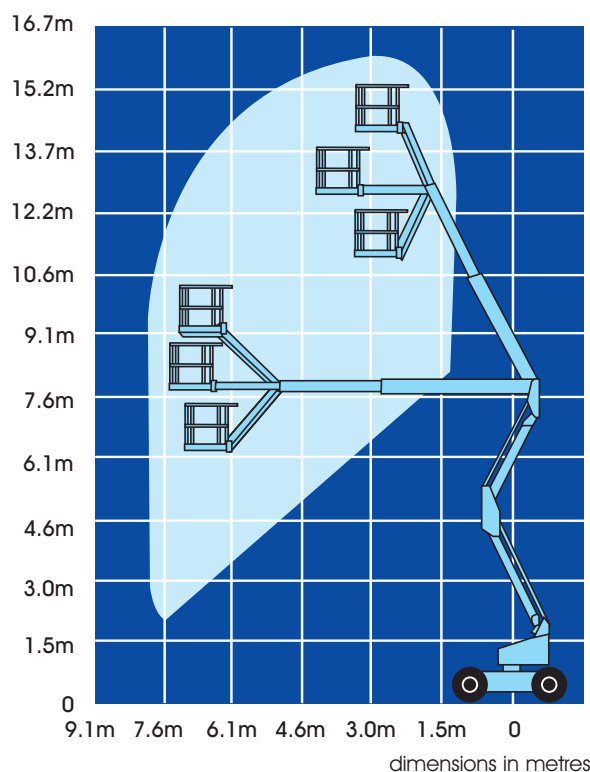

options

- Motion alarm
- Flashing amber beacon
- Diesel scrubber (Diesel models only)
- Compressed air-line to platform
- A/C Generator
- Hydraulic oil warm-up
- Environmental green oil
- Special paint colours