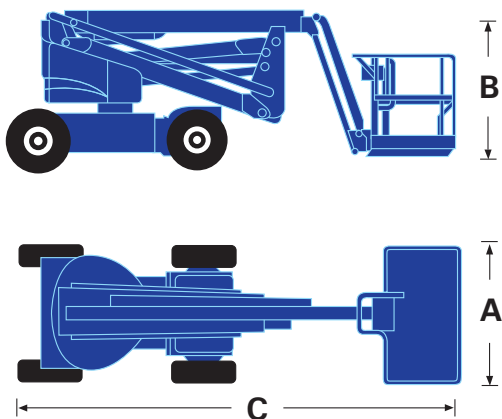

AB46E/46RT self propelled boom specifications

	AB46E 2WD	AB46RT 4WD
max. working height	16.1m	16.3m
max. platform height	14.1m	14.3m
max. working outreach	7.6m	7.6m
jib length	1.5m	1.5m
jib arc	140°	140°
platform capacity (SWL)	227kg	227kg
platform size - outside	1.0m x 1.85m	1.0m x 1.85m
platform rotation	160°	160°
turret rotation	360° non-continuous	360° non-continuous
width A	1.75m	2.1m
stowed height B	2.0m	2.2m
stowed length C	5.43m	5.85m
gross weight	6,486kg	7,550kg
gradeability	17°/30%	22°/40%
inside turning radius	0.60m	0.60m
outside turning radius	3.0m	3.0m
tailswing - stowed	0	0
cycle time to full height	90 secs	110 secs
ground clearance	152mm	330mm
max. drive speed - stowed	5.1km/h	7.2km/h
max. drive speed - elevated	0.8km/h	1.0km/h
tyres	high grip poly filled	high grip poly filled
power source	8x6V 360Ah batteries	Kubota V1505T Diesel

Specifications subject to change without notice. Photos and diagrams in this brochure are for promotional purposes only. Refer to appropriate UpRight operators manual for detailed instructions on the proper use and maintenance.