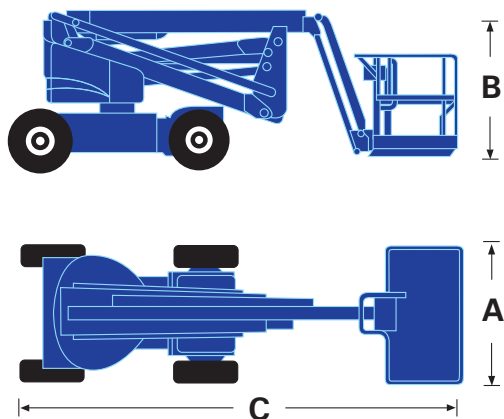

AB46E/46RT self propelled boom specifications

	AB46E 2WD	AB46RT 4WD
max. working height	16.1m	16.3m
max. platform height	14.1m	14.3m
max. working outreach	7.6m	7.6m
jib length	1.5m	1.5m
jib arc	140°	140°
platform capacity (SWL)	227kg	227kg
platform size - outside	1.0m x 1.85m	1.0m x 1.85m
platform rotation	160°	160°
turret rotation	360° non-continuous	360° non-continuous
width A	1.75m	2.1m
stowed height B	2.0m	2.2m
stowed length C	5.43m	5.85m
gross weight	6,486kg	7,550kg
gradeability	17°/30%	22°/40%
inside turning radius	0.60m	0.60m
outside turning radius	3.0m	3.0m
tailswing - stowed	0	0
cycle time to full height	90 secs	110 secs
ground clearance	152mm	330mm
max. drive speed - stowed	5.1km/h	7.2km/h
max. drive speed - elevated	0.8km/h	1.0km/h
tyres	high grip poly filled	high grip poly filled
power source	8x6V 360Ah batteries	Kubota V1505T Diesel

Specifications subject to change without notice. Photos and diagrams in this brochure are for promotional purposes only. Refer to appropriate UpRight operators manual for detailed instructions on the proper use and maintenance.